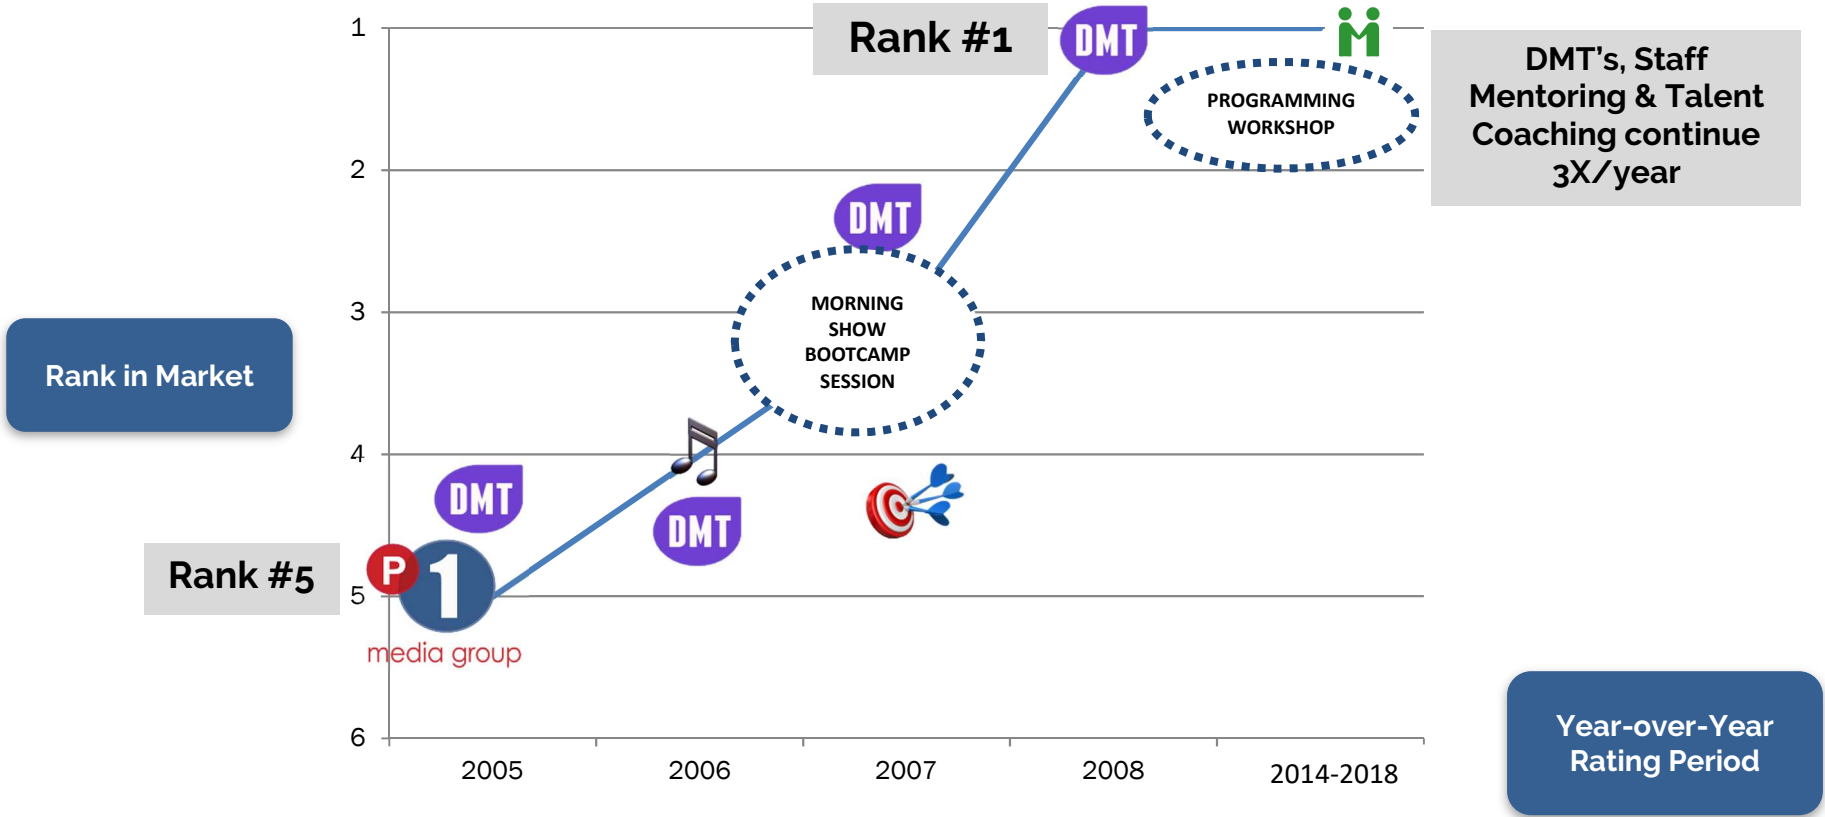

Station Success Map

LEGEND

- P1 Media Group HIRED
- DIGITAL MUSIC TEST
- MUSIC SEGMENTATION STUDY
- MORNING SHOW ANALYSIS STUDY
- 3 X YEAR STAFF MENTORING