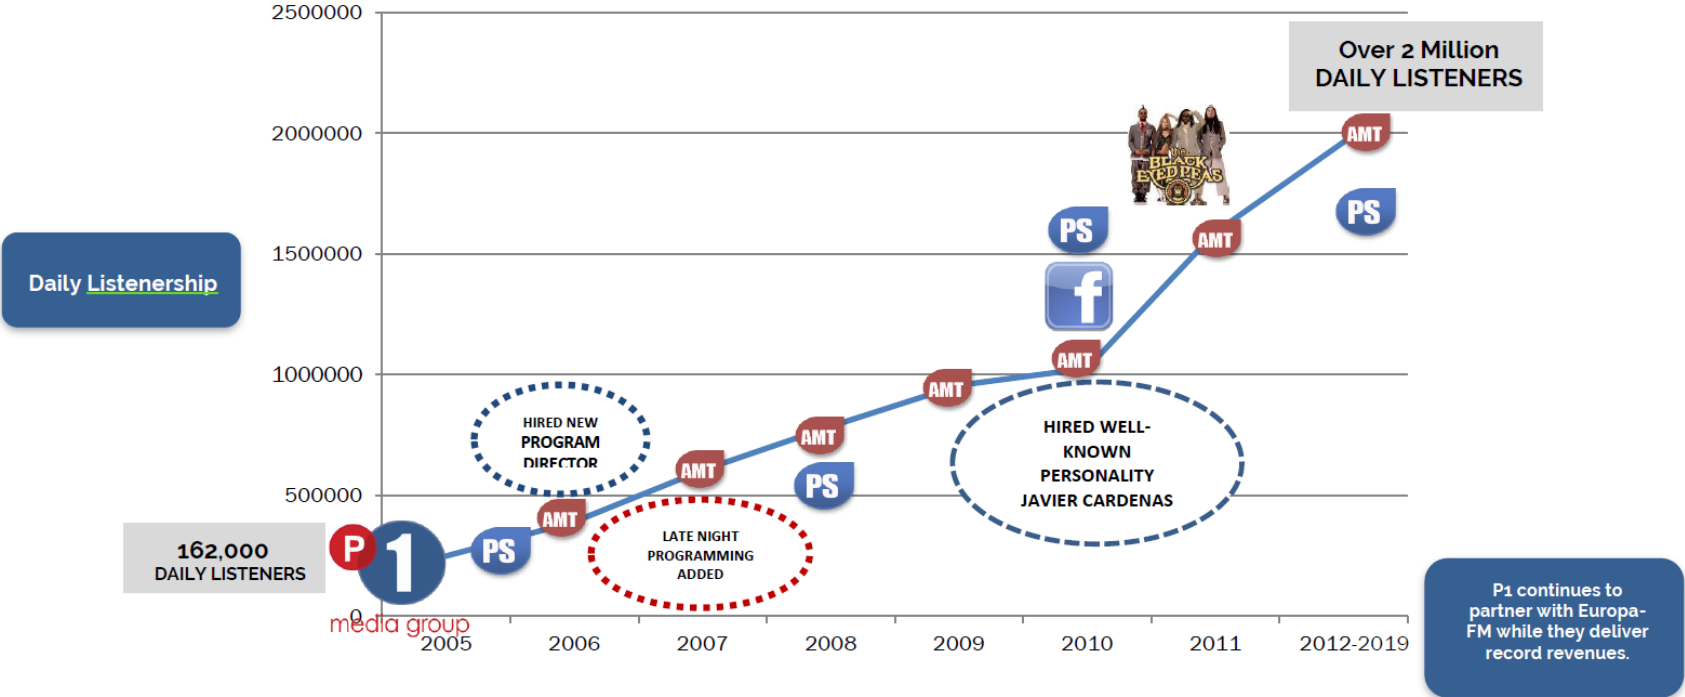

# Station Success Map

### LEGEND

	P1 Media Group HIRED		PERCEPTUAL STUDY
	AUDITORIUM MUSIC TEST & RESEARCH		CONCERT SPONSORSHIP
			SOCIAL MEDIA STRATEGY