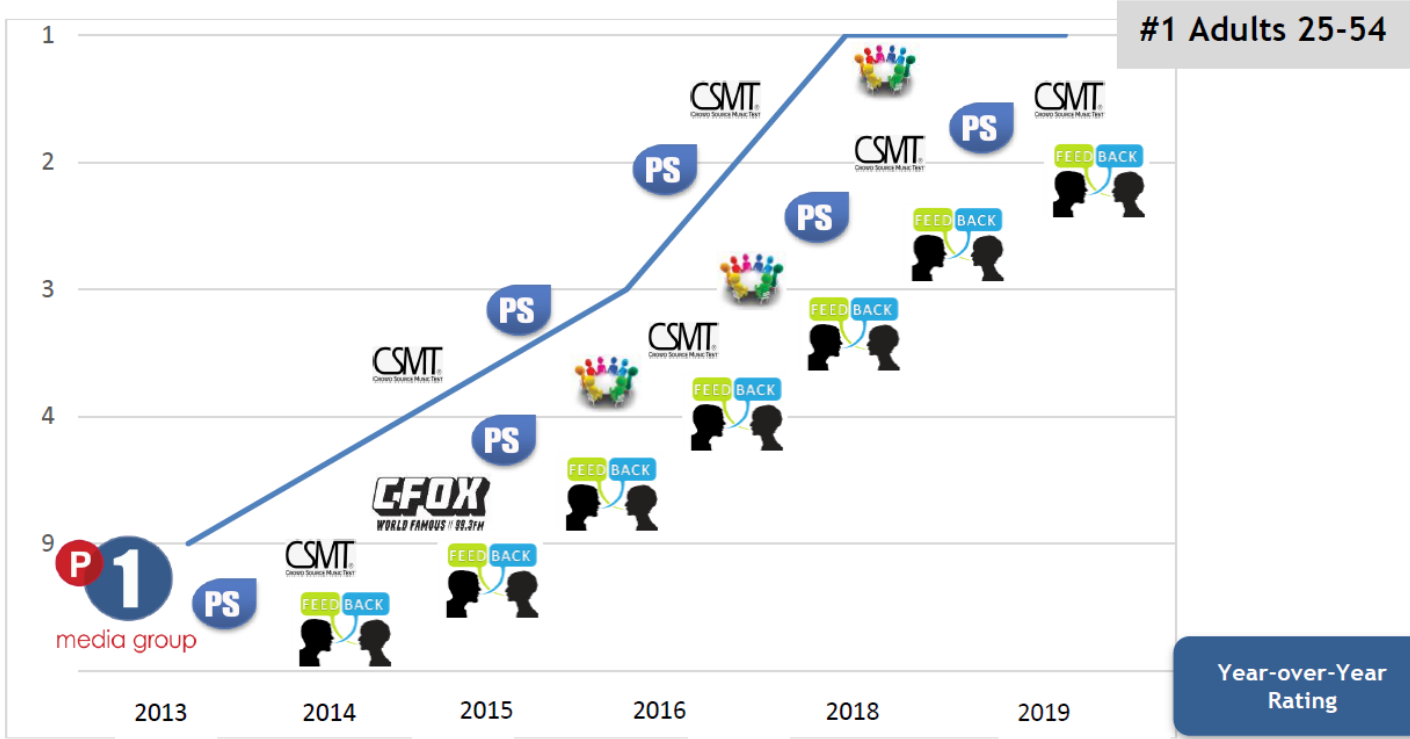

# Station Success Map

Rank A25-54

#9 Adults 25-54

Year-over-Year Rating