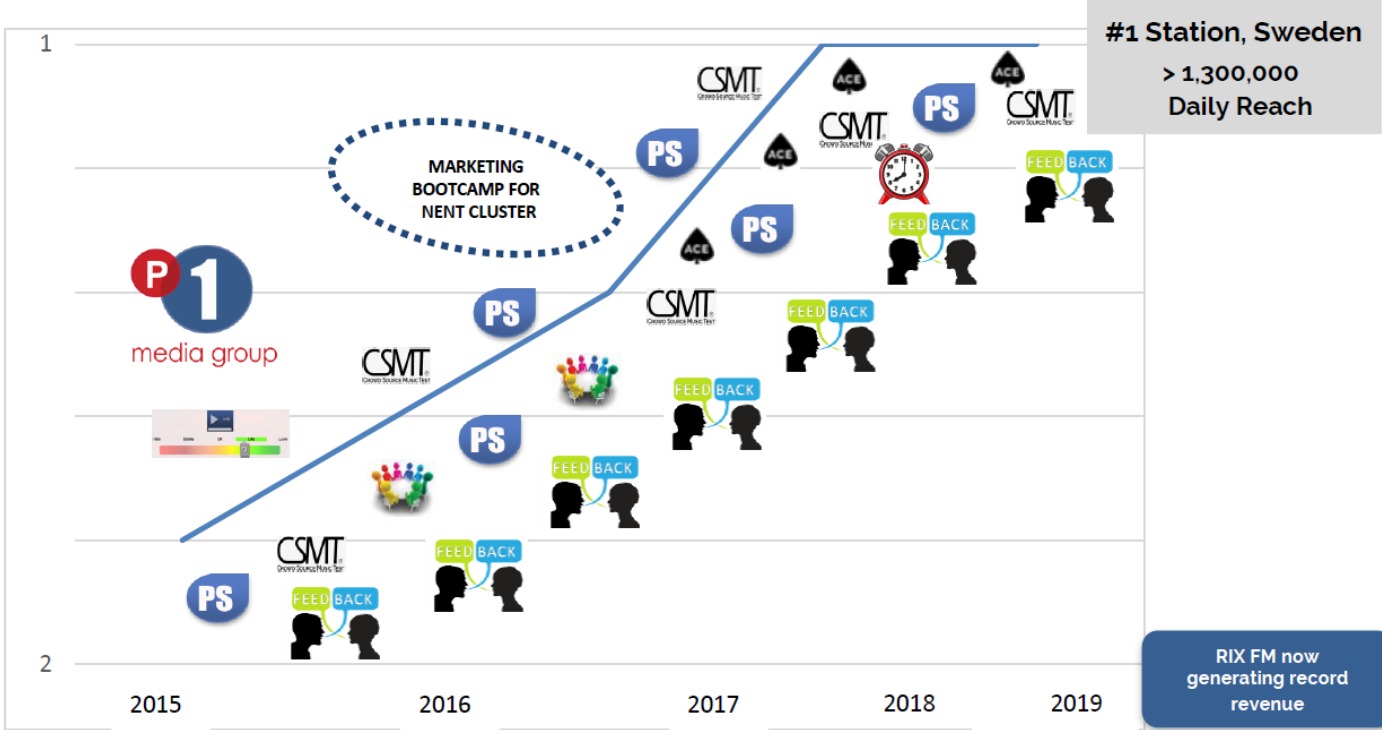

# Station Success Map

### LEGEND

	P1 Media Group HIRED		PERCEPTUAL STUDY		ONLINE CALLOUT BEGAN		AUDIENCE CONTENT EVALUATION
	CROWD SOURCE MUSIC TEST		FOCUS GROUPS		EXECUTION MONITORS		AM SHOW REVAMP