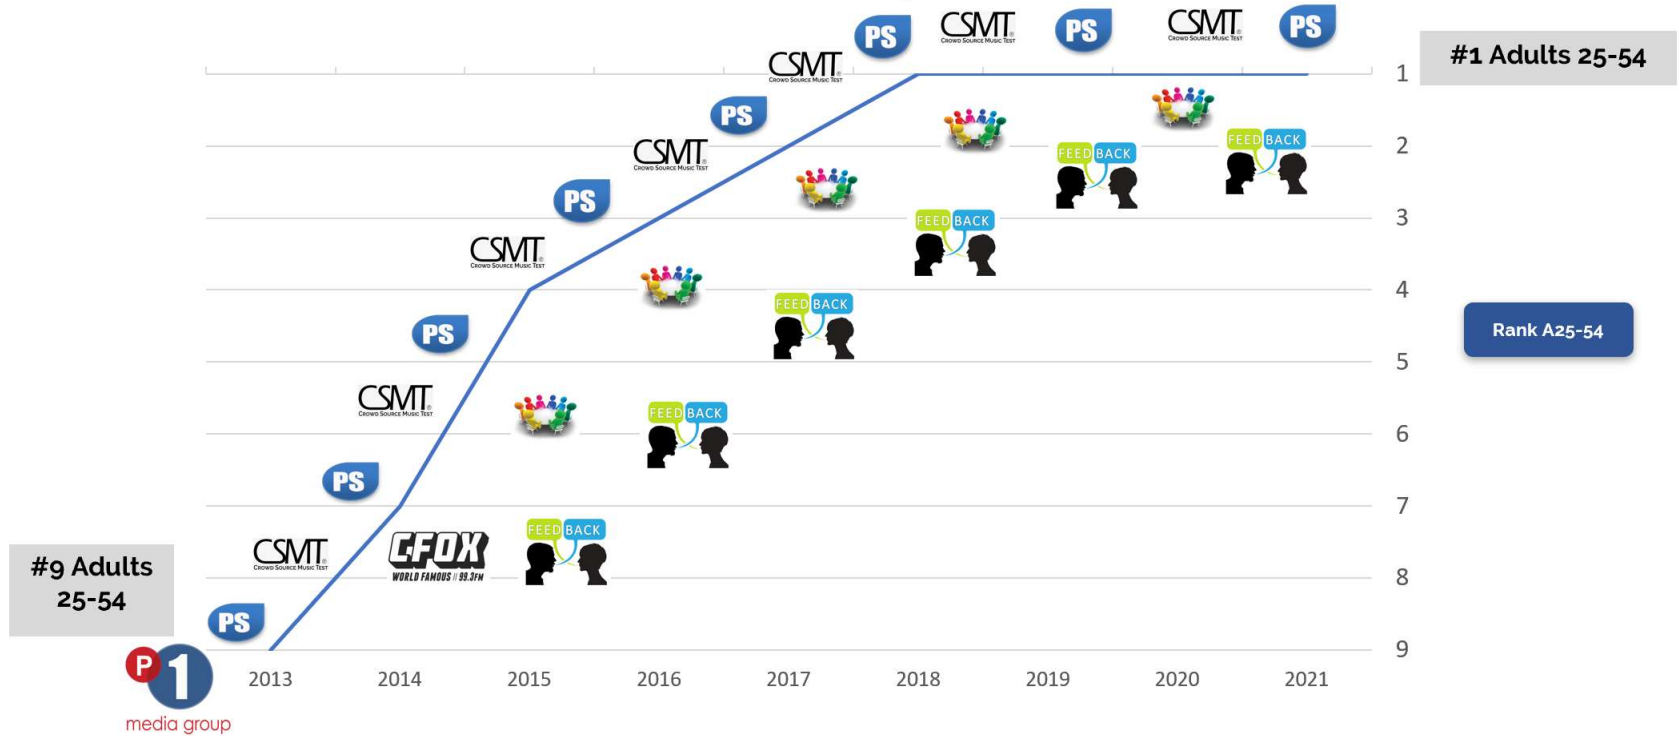

## Station Success Map

## LEGEND

 P1 MEDIA GROUP HIRED	 PERCEPTUAL STUDY	 LOGO AND WEBSITE UPDATE
 CROWD SOURCE MUSIC TEST	 FOCUS GROUPS	 EXECUTION MONITORS