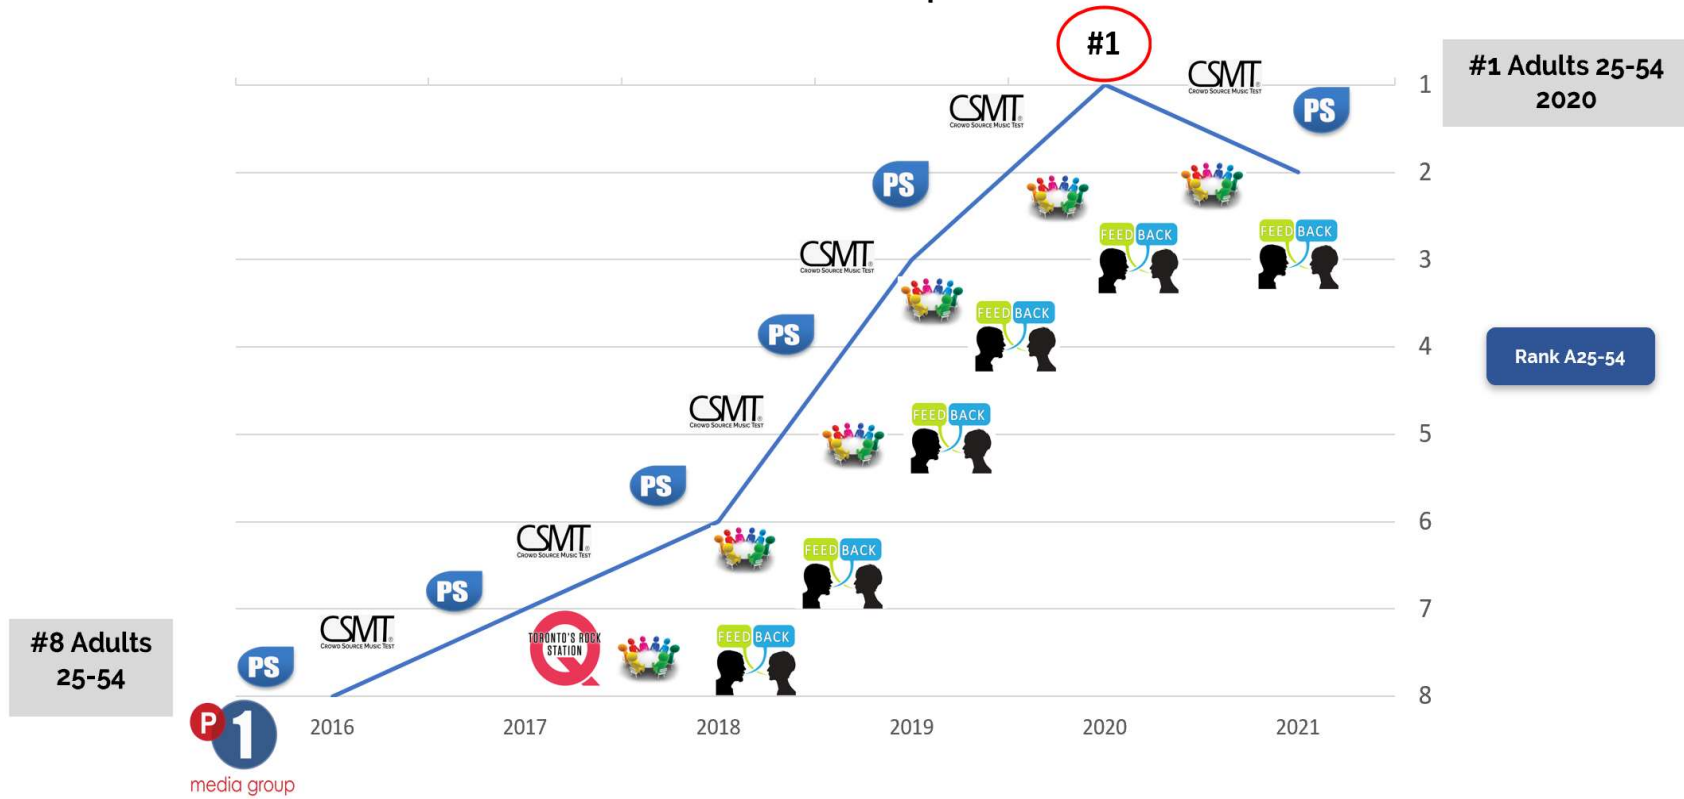

## Station Success Map

## LEGEND

 P1 MEDIA GROUP HIRED media group	 PERCEPTUAL STUDY	 LOGO AND POSITION UPDATE
 CROWD SOURCE MUSIC TEST	 FOCUS GROUPS	 EXECUTION MONITORS